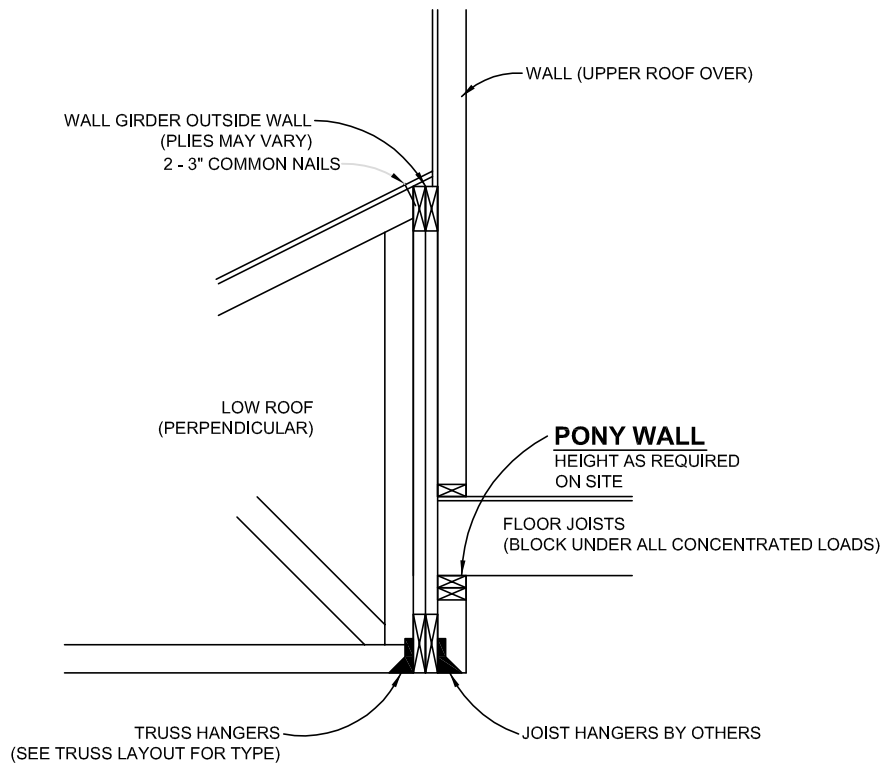

J **WALL GIRDER OUTSIDE, ROOF PARALLEL WITH PONY WALL**
NOT TO SCALE

K **WALL GIRDER OUTSIDE, ROOF PERPENDICULAR WITH PONY WALL**
NOT TO SCALE

epic truss systems ltd.

890 RIVERSIDE ROAD
ABBOTSFORD, BC V2S 7P6
Phone: (604) 850-3522
Fax: (604) 850-3533