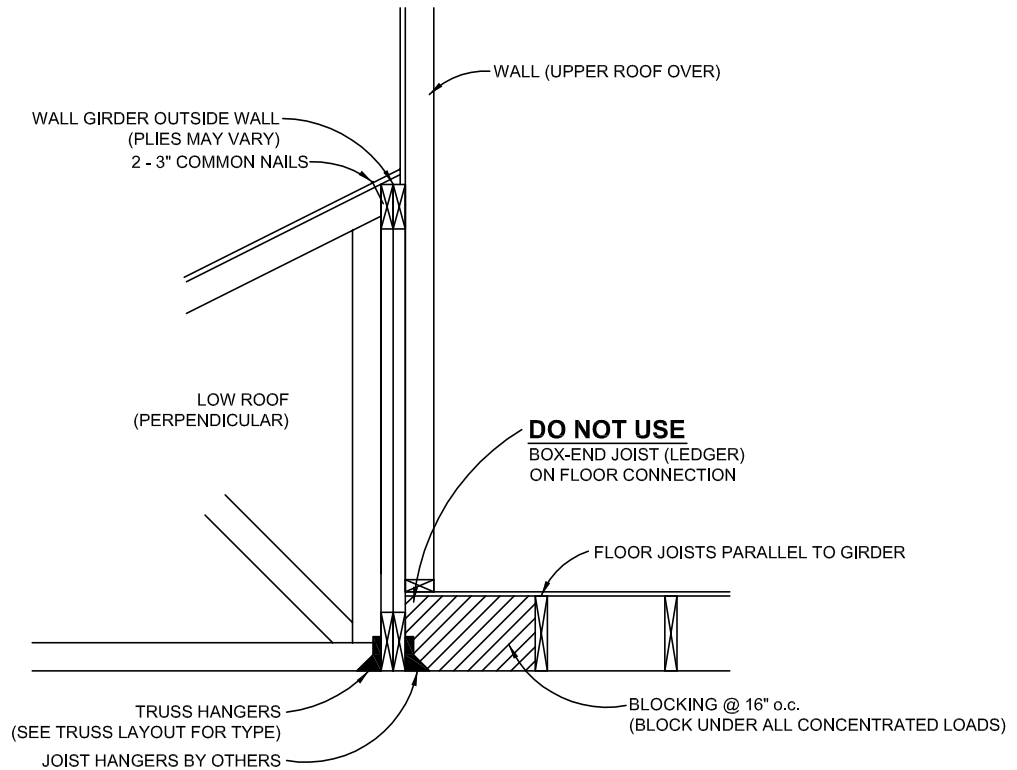

G WALL GIRDER OUTSIDE, ROOF PARALLEL, FLOOR PARALLEL
NOT TO SCALE

H WALL GIRDER OUTSIDE, ROOF PERPENDICULAR, FLOOR PARALLEL
NOT TO SCALE

epic truss systems ltd.

890 RIVERSIDE ROAD
ABBOTSFORD, BC V2S 7P6
Phone: (604) 850-3522
Fax: (604) 850-3533