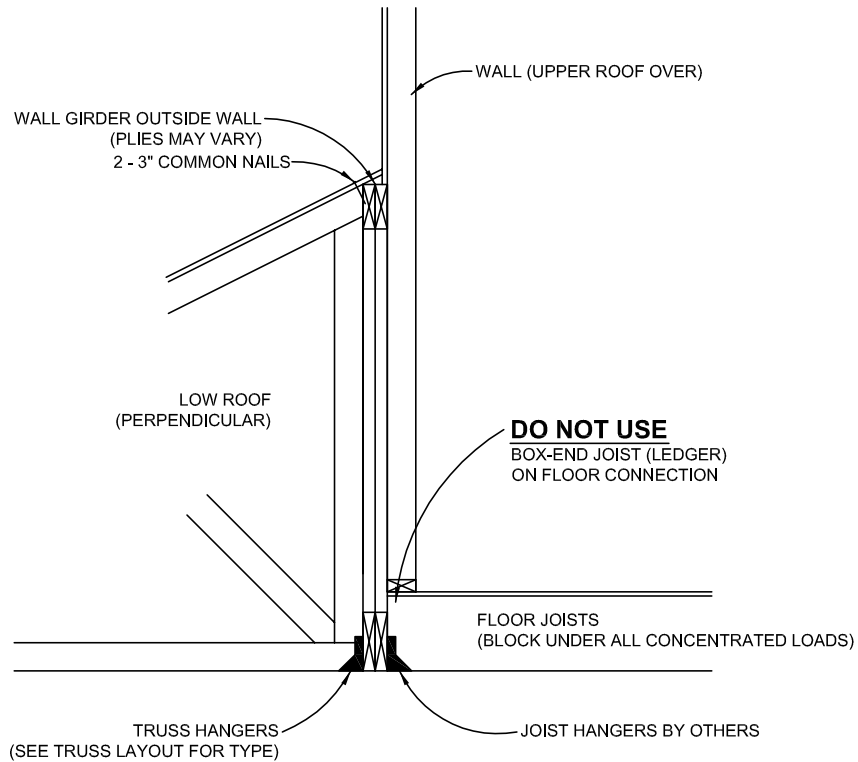

**E** **WALL GIRDER OUTSIDE, ROOF PARALLEL, FLOOR PERPENDICULAR**  
NOT TO SCALE

**F** **WALL GIRDER OUTSIDE, ROOF PERPENDICULAR, FLOOR PERPENDICULAR**  
NOT TO SCALE

**epic truss systems ltd.**

890 RIVERSIDE ROAD  
ABBOTSFORD, BC V2S 7P6  
Phone: (604) 850-3522  
Fax: (604) 850-3533