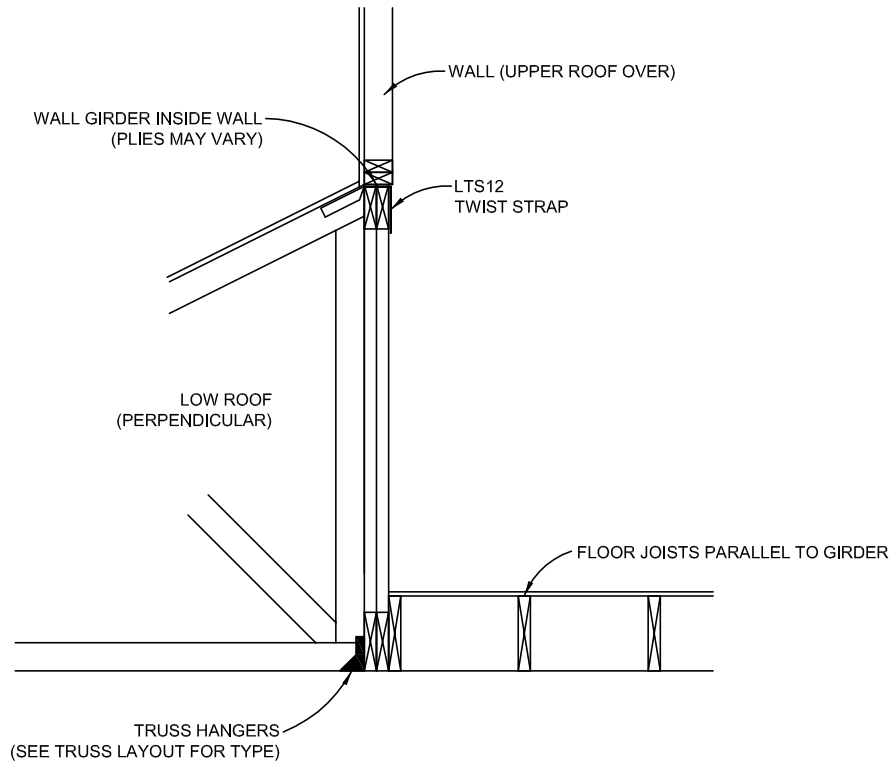

C WALL GIRDER INSIDE, ROOF PARALLEL, FLOOR PARALLEL
NOT TO SCALE

D WALL GIRDER INSIDE, ROOF PERPENDICULAR, FLOOR PARALLEL
NOT TO SCALE

epic truss systems ltd.

890 RIVERSIDE ROAD
ABBOTSFORD, BC V2S 7P6
Phone: (604) 850-3522
Fax: (604) 850-3533