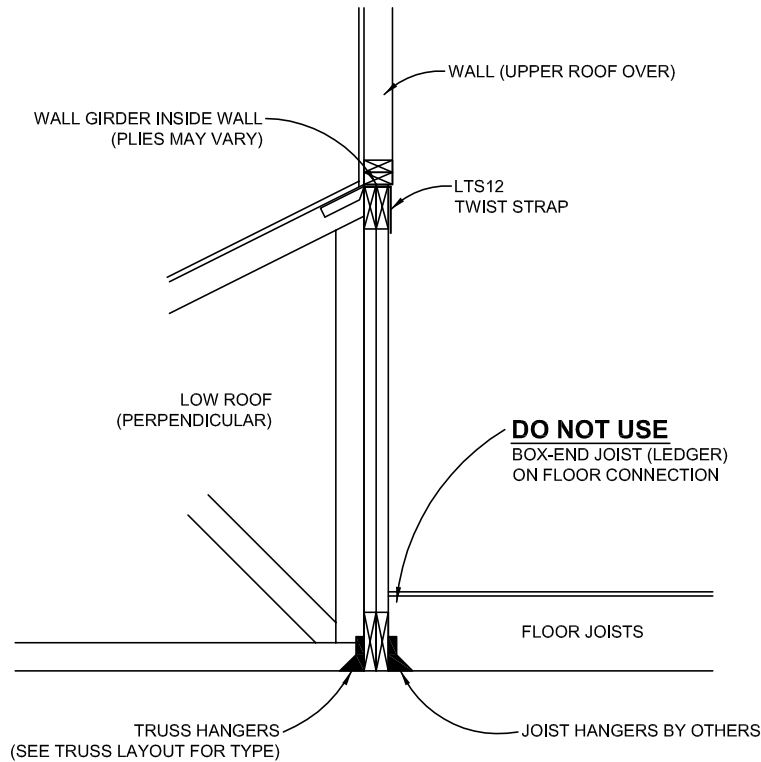

A WALL GIRDER INSIDE, ROOF PARALLEL, FLOOR PERPENDICULAR
NOT TO SCALE

B WALL GIRDER INSIDE, ROOF PERPENDICULAR, FLOOR PERPENDICULAR
NOT TO SCALE

epic truss systems ltd.

890 RIVERSIDE ROAD
ABBOTSFORD, BC V2S 7P6
Phone: (604) 850-3522
Fax: (604) 850-3533