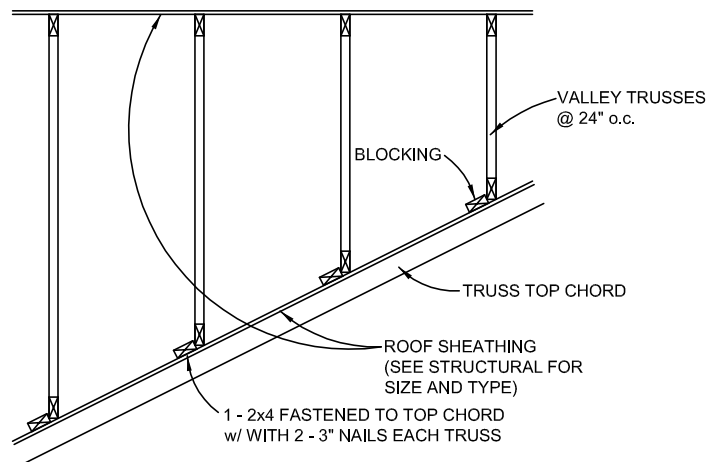

VALLEY AT GABLE END

STANDARD VALLEY

VALLEY WITH SHEATHING

VALLEY FRAMING OPTIONS

NOT TO SCALE

epic truss systems ltd.

890 RIVERSIDE ROAD
ABBOTSFORD, BC V2S 7P6
Phone: (604) 850-3522
Fax: (604) 850-3533

epic truss squamish ltd.