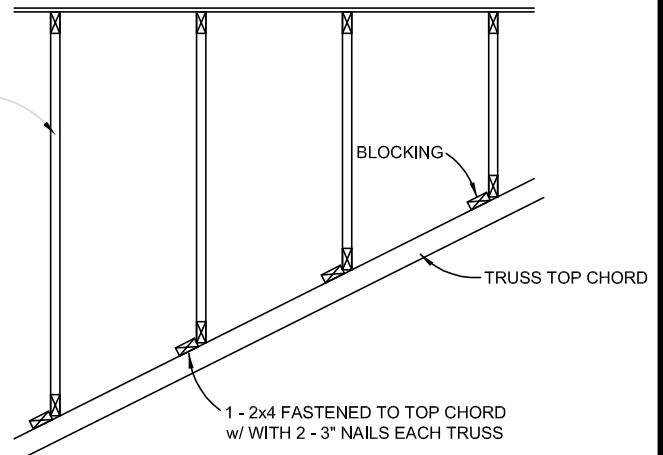

VALLEY AT GABLE END

STANDARD VALLEY

VALLEY WITH SHEATHING

VALLEY FRAMING OPTIONS

NOT TO SCALE

epic truss systems ltd.

890 RIVERSIDE ROAD
ABBOTSFORD, BC V2S 7P6
Phone: (604) 850-3522
Fax: (604) 850-3533

epic truss squamish ltd.